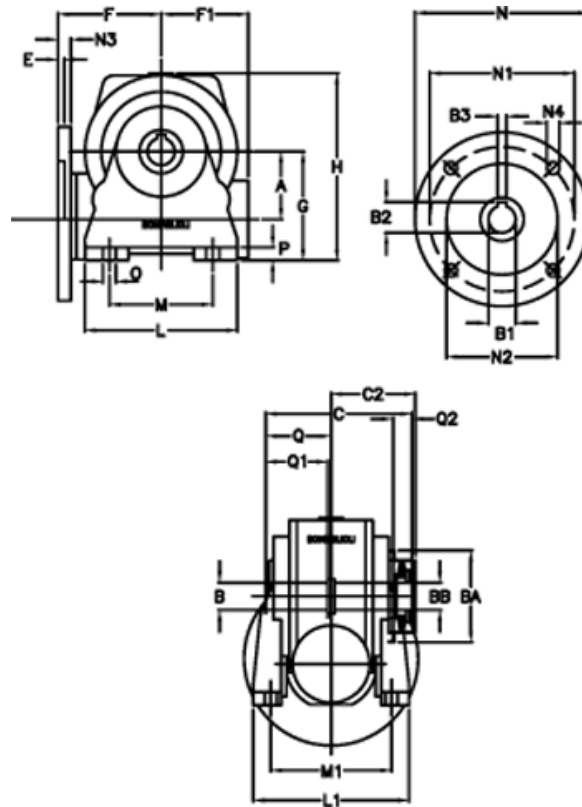

Article number: 390204404612216

Description: Worm Gear with Torque Limiter
VF 44-L1-N-46-P63B5

Measures

a = 44.60	C2 = 48	L1 = 98	O = 8.5
B = 18	Description = VF 44N-xx-63B5	m = 52	P = 10
B1 E7 = 11	E = 2.0	M1 = 81.0	Q = 32.0
B2 = 12.8	F = 65	N = 140	Q1 = 32
B3 H9 = 4	F1 = 54	N1 = 115	Q2 = 12
BA = 40	g = 72	N2 = 95	
BB H7 = 11	H = 124.5	N3 = 10.5	
C = 79	L = 90	N4 = 9,5	